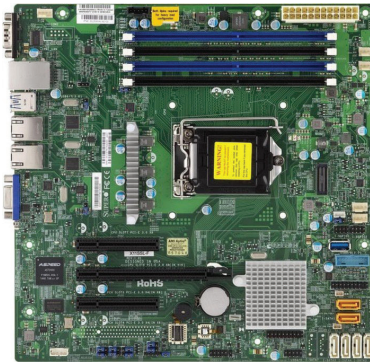

Nobilis i1080 RTS Mini-Tower Server

- Intel Xeon E3-1230 v5 processor
- Ready to ship
- Quiet mini-tower form factor

Nobilis i1080 RTS

Supermicro X11SSL-F Motherboard

i1080 RTS SPECIFICATIONS

Processor	Intel® Xeon® E3-1230 v5
Chipset	Intel C232
Memory	2x 8GB DDR4 2133MHz ECC DIMMs (64GB max)
Expansion	1x PCI-E 3.0 x8 (in x16) 1x PCI-E 3.0 x8 1x PCI-E 3.0 x4 (in x8)
Networking	Intel i210 GbE LAN x2
Management	Integrated IPMI 2.0 and KVM w/ dedicated LAN
Storage	6x SATA3 (RAID 0, 1, 5, 10)
I/O	5x USB 3.0 (2 rear, 2 via header, 1x Type A)
Form Factor	Mini-Tower
Drive Bays	4x 3.5" fixed
Power	300W fixed
Dimensions	7.25" (H) x 14.25" (W) x 16.75" (D)
Other	2x Seagate 1TB SATA Enterprise Hard Drives
Notes	